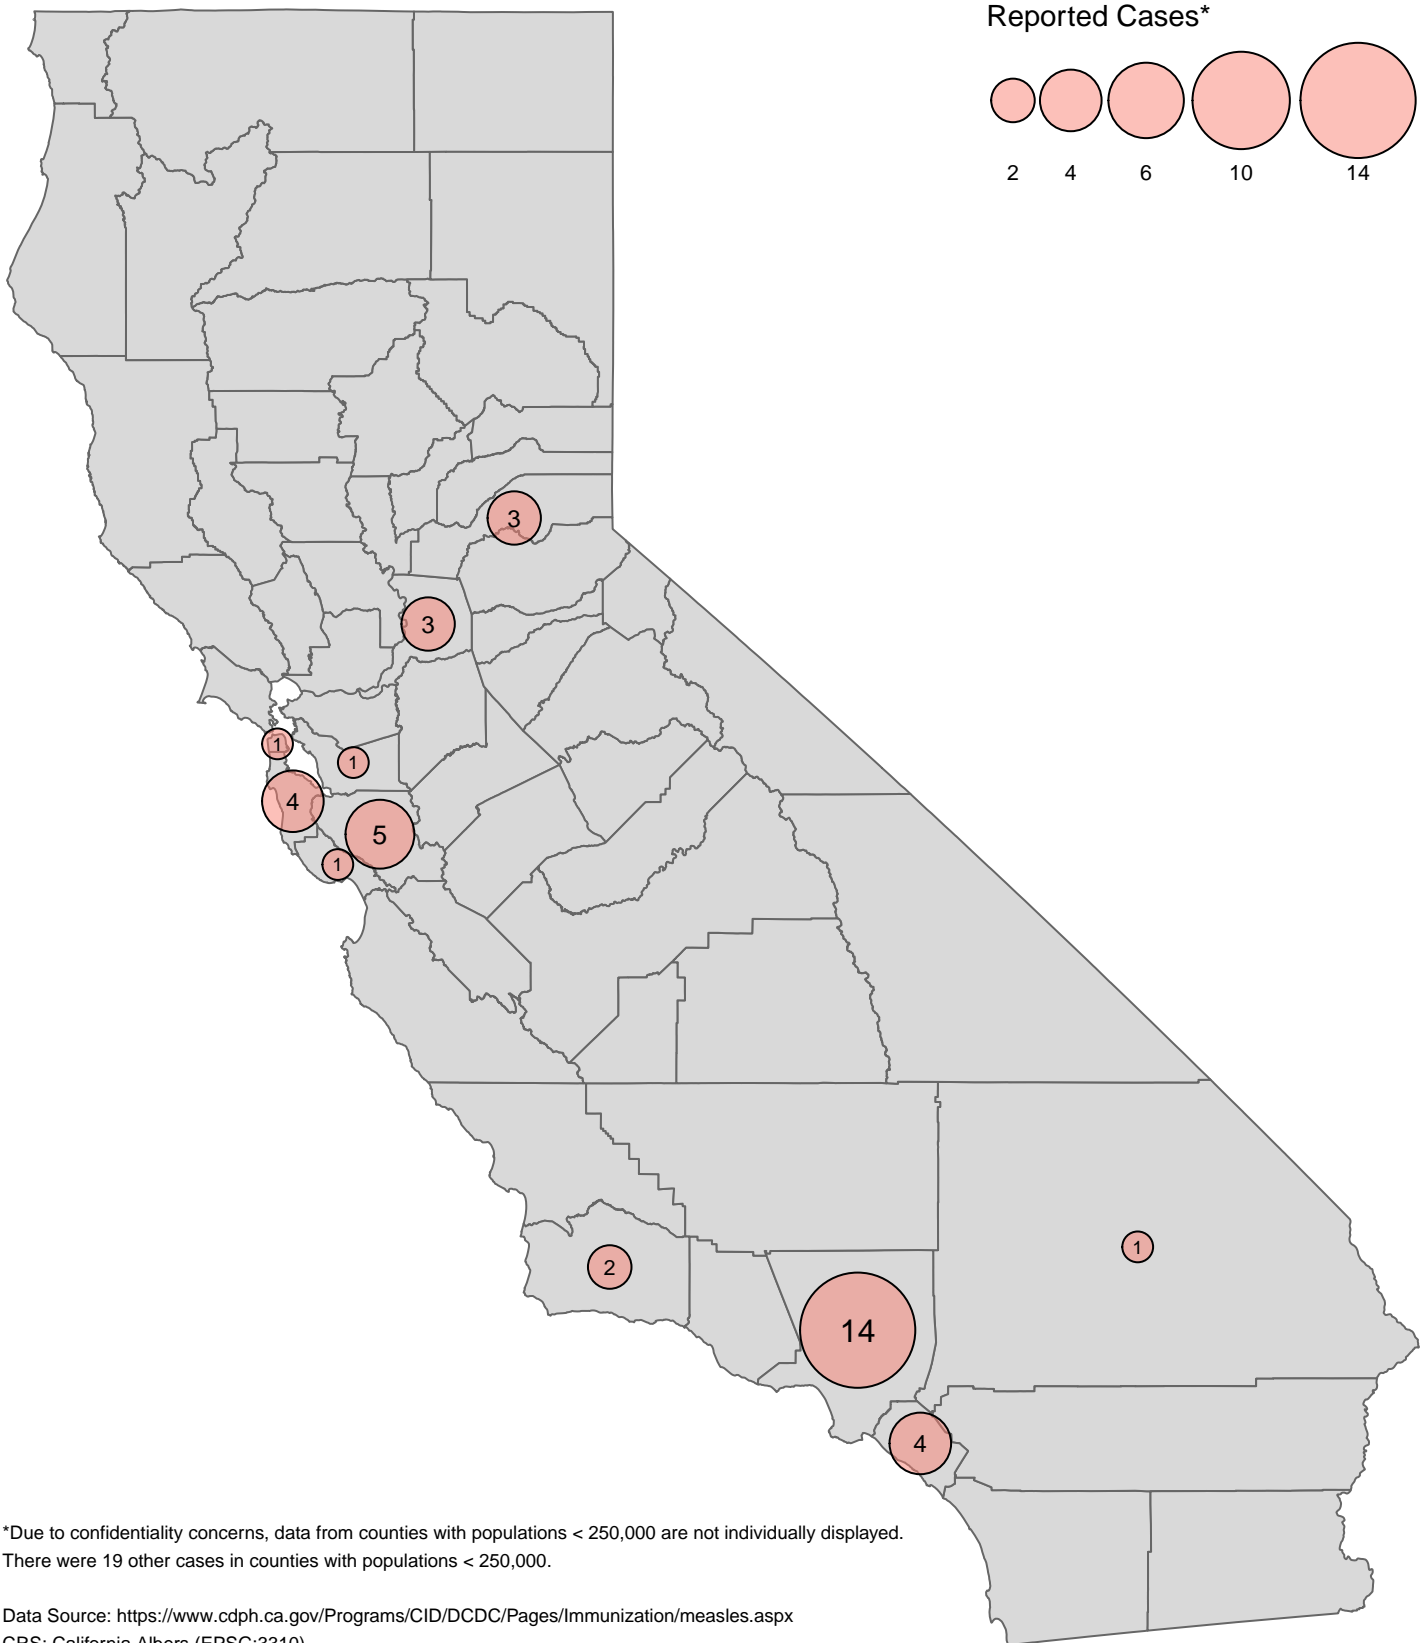

# Total Reported Measles Cases In California For 2019

\*Due to confidentiality concerns, data from counties with populations < 250,000 are not individually displayed. There were 19 other cases in counties with populations < 250,000.